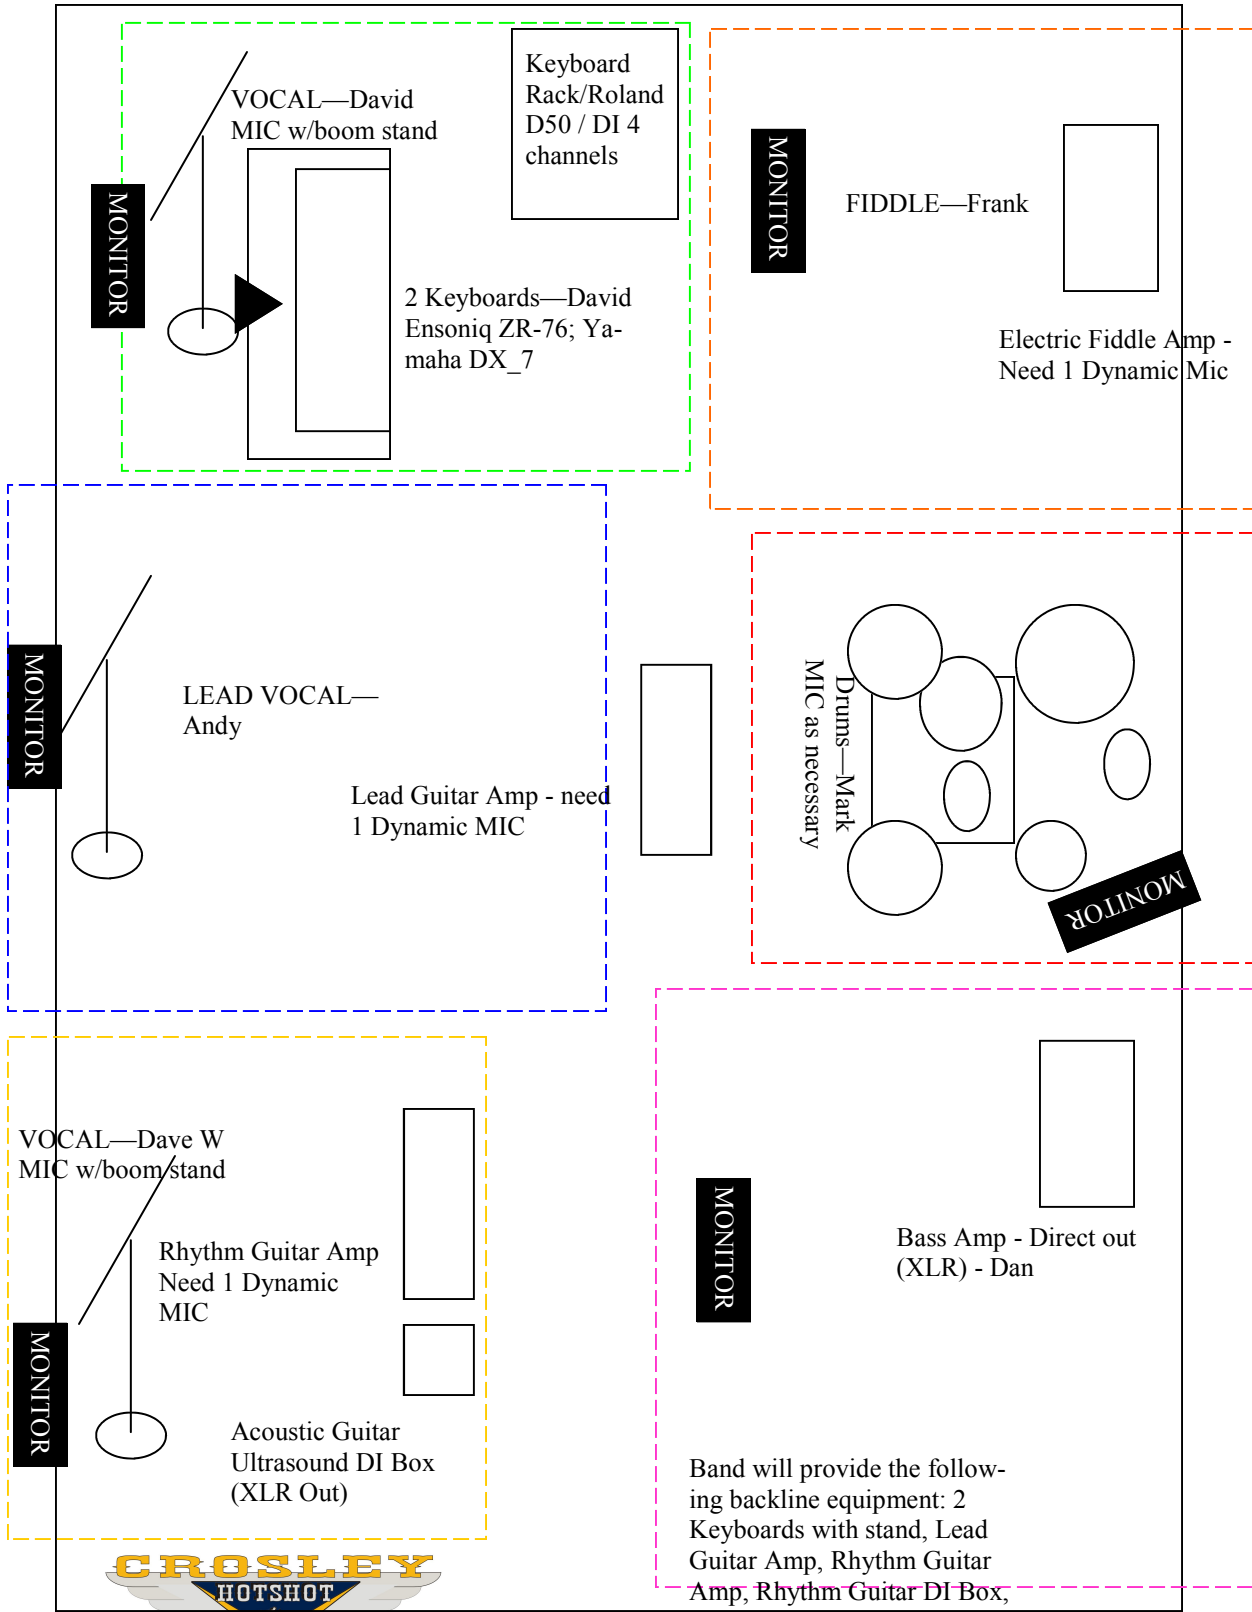

# Crosley Hotshot—Stage Backline Plot

(303) 972-9298